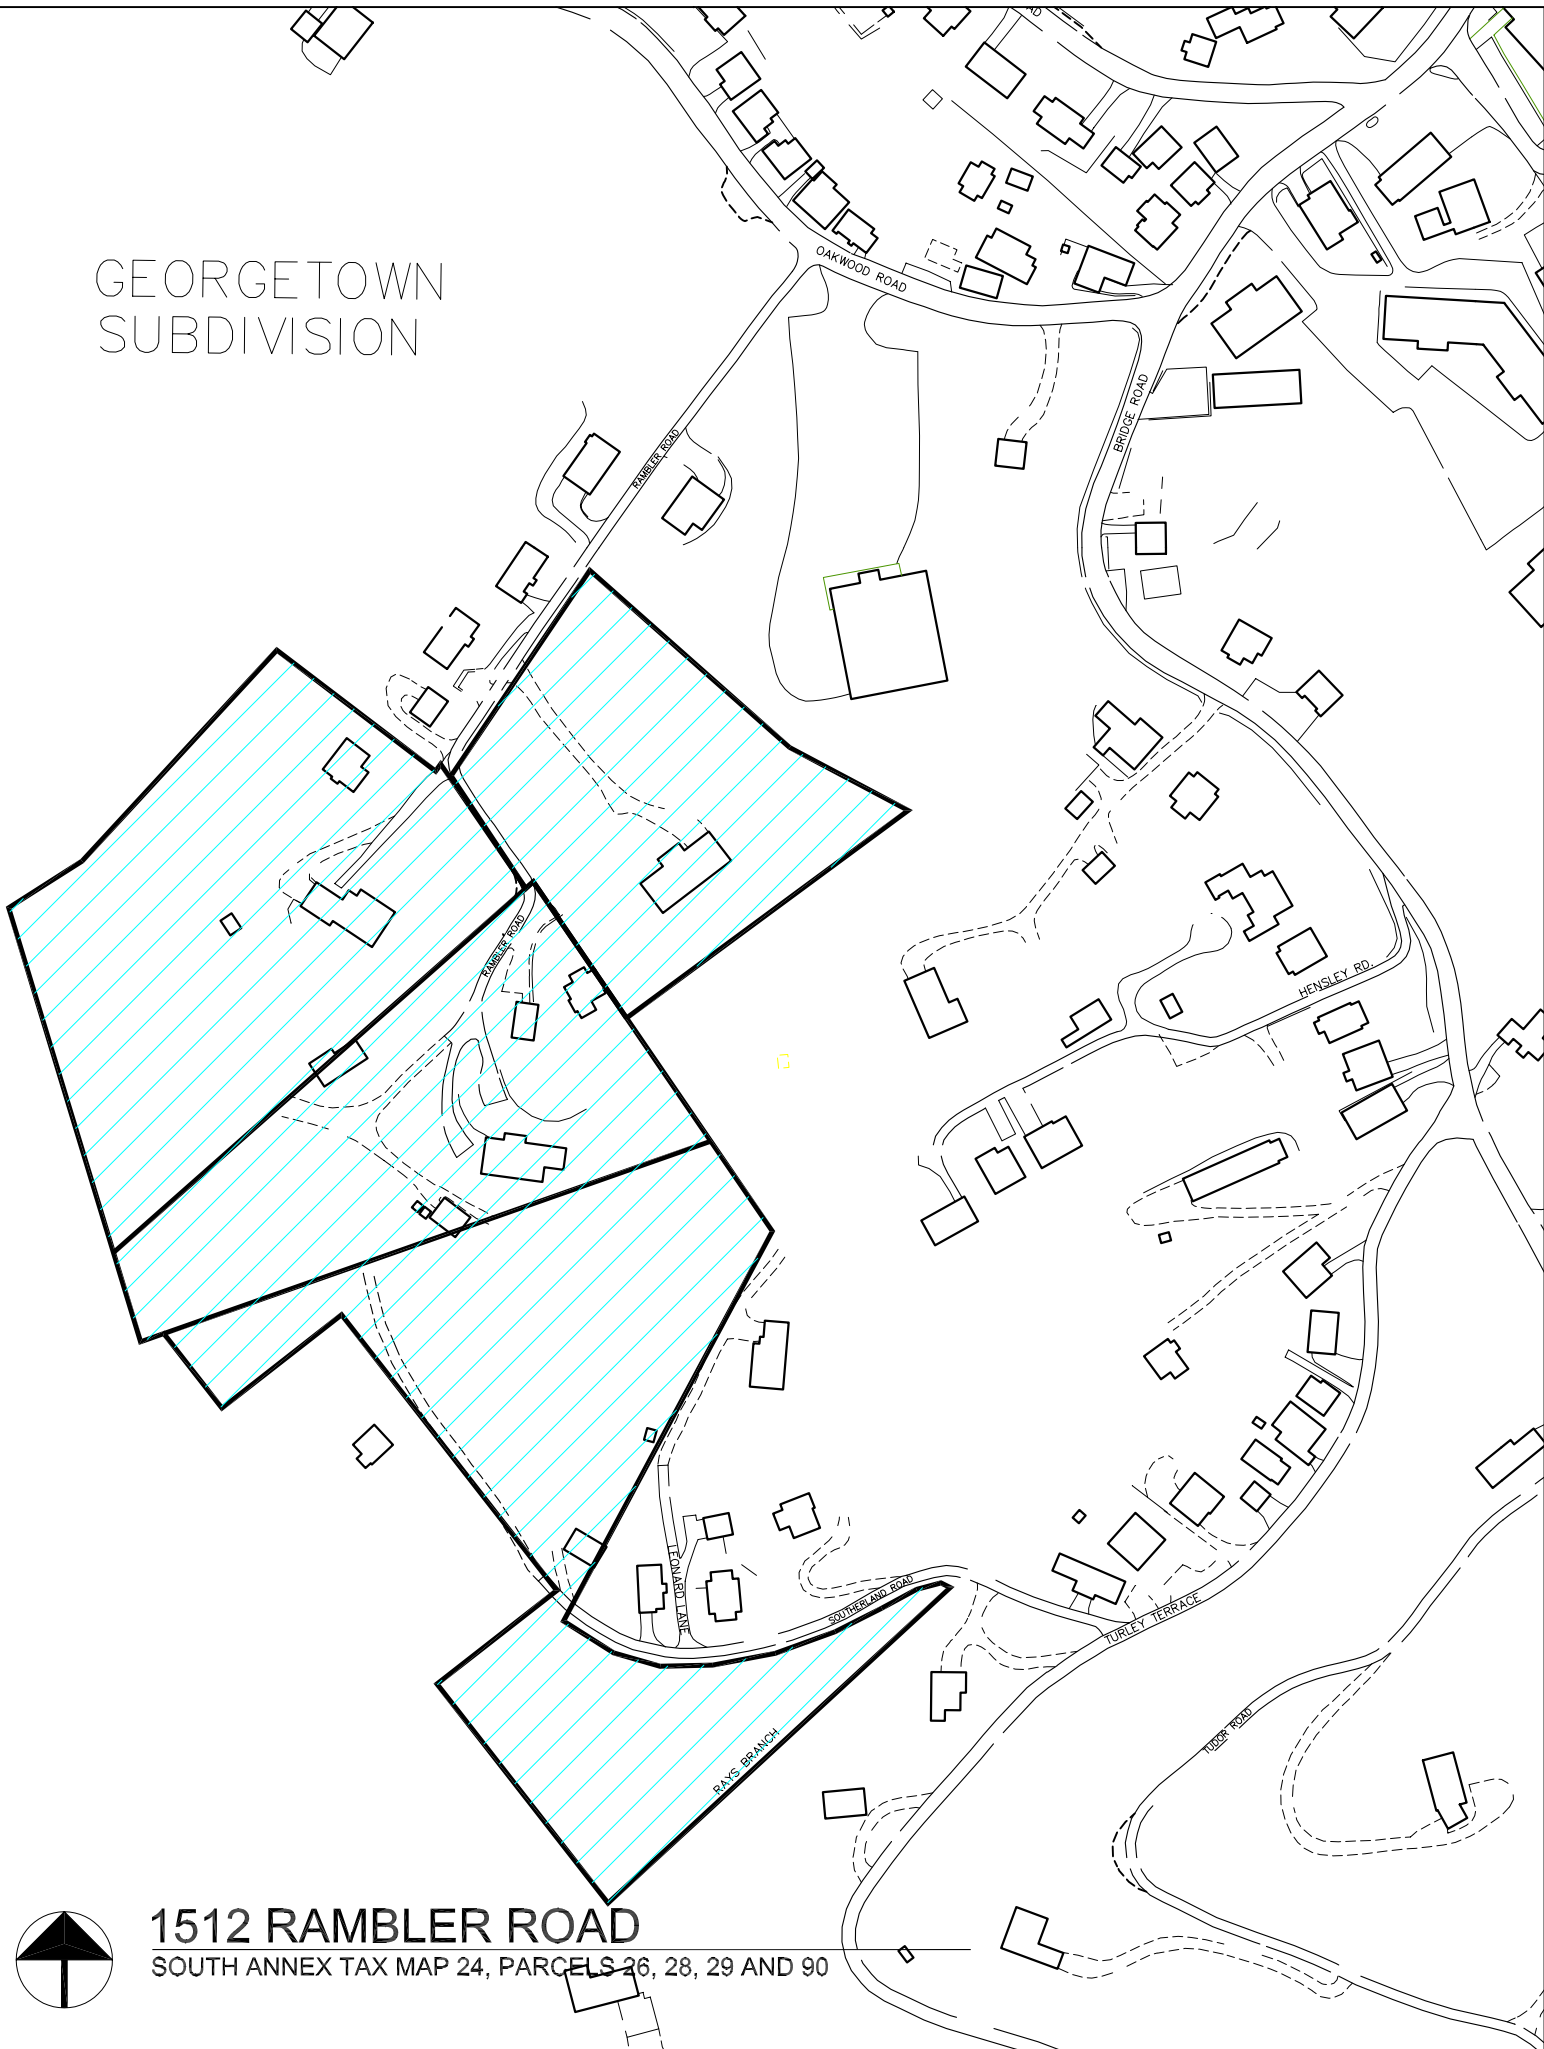

GEORGETOWN
SUBDIVISION

1512 RAMBLER ROAD
SOUTH ANNEX TAX MAP 24, PARCELS 26, 28, 29 AND 90