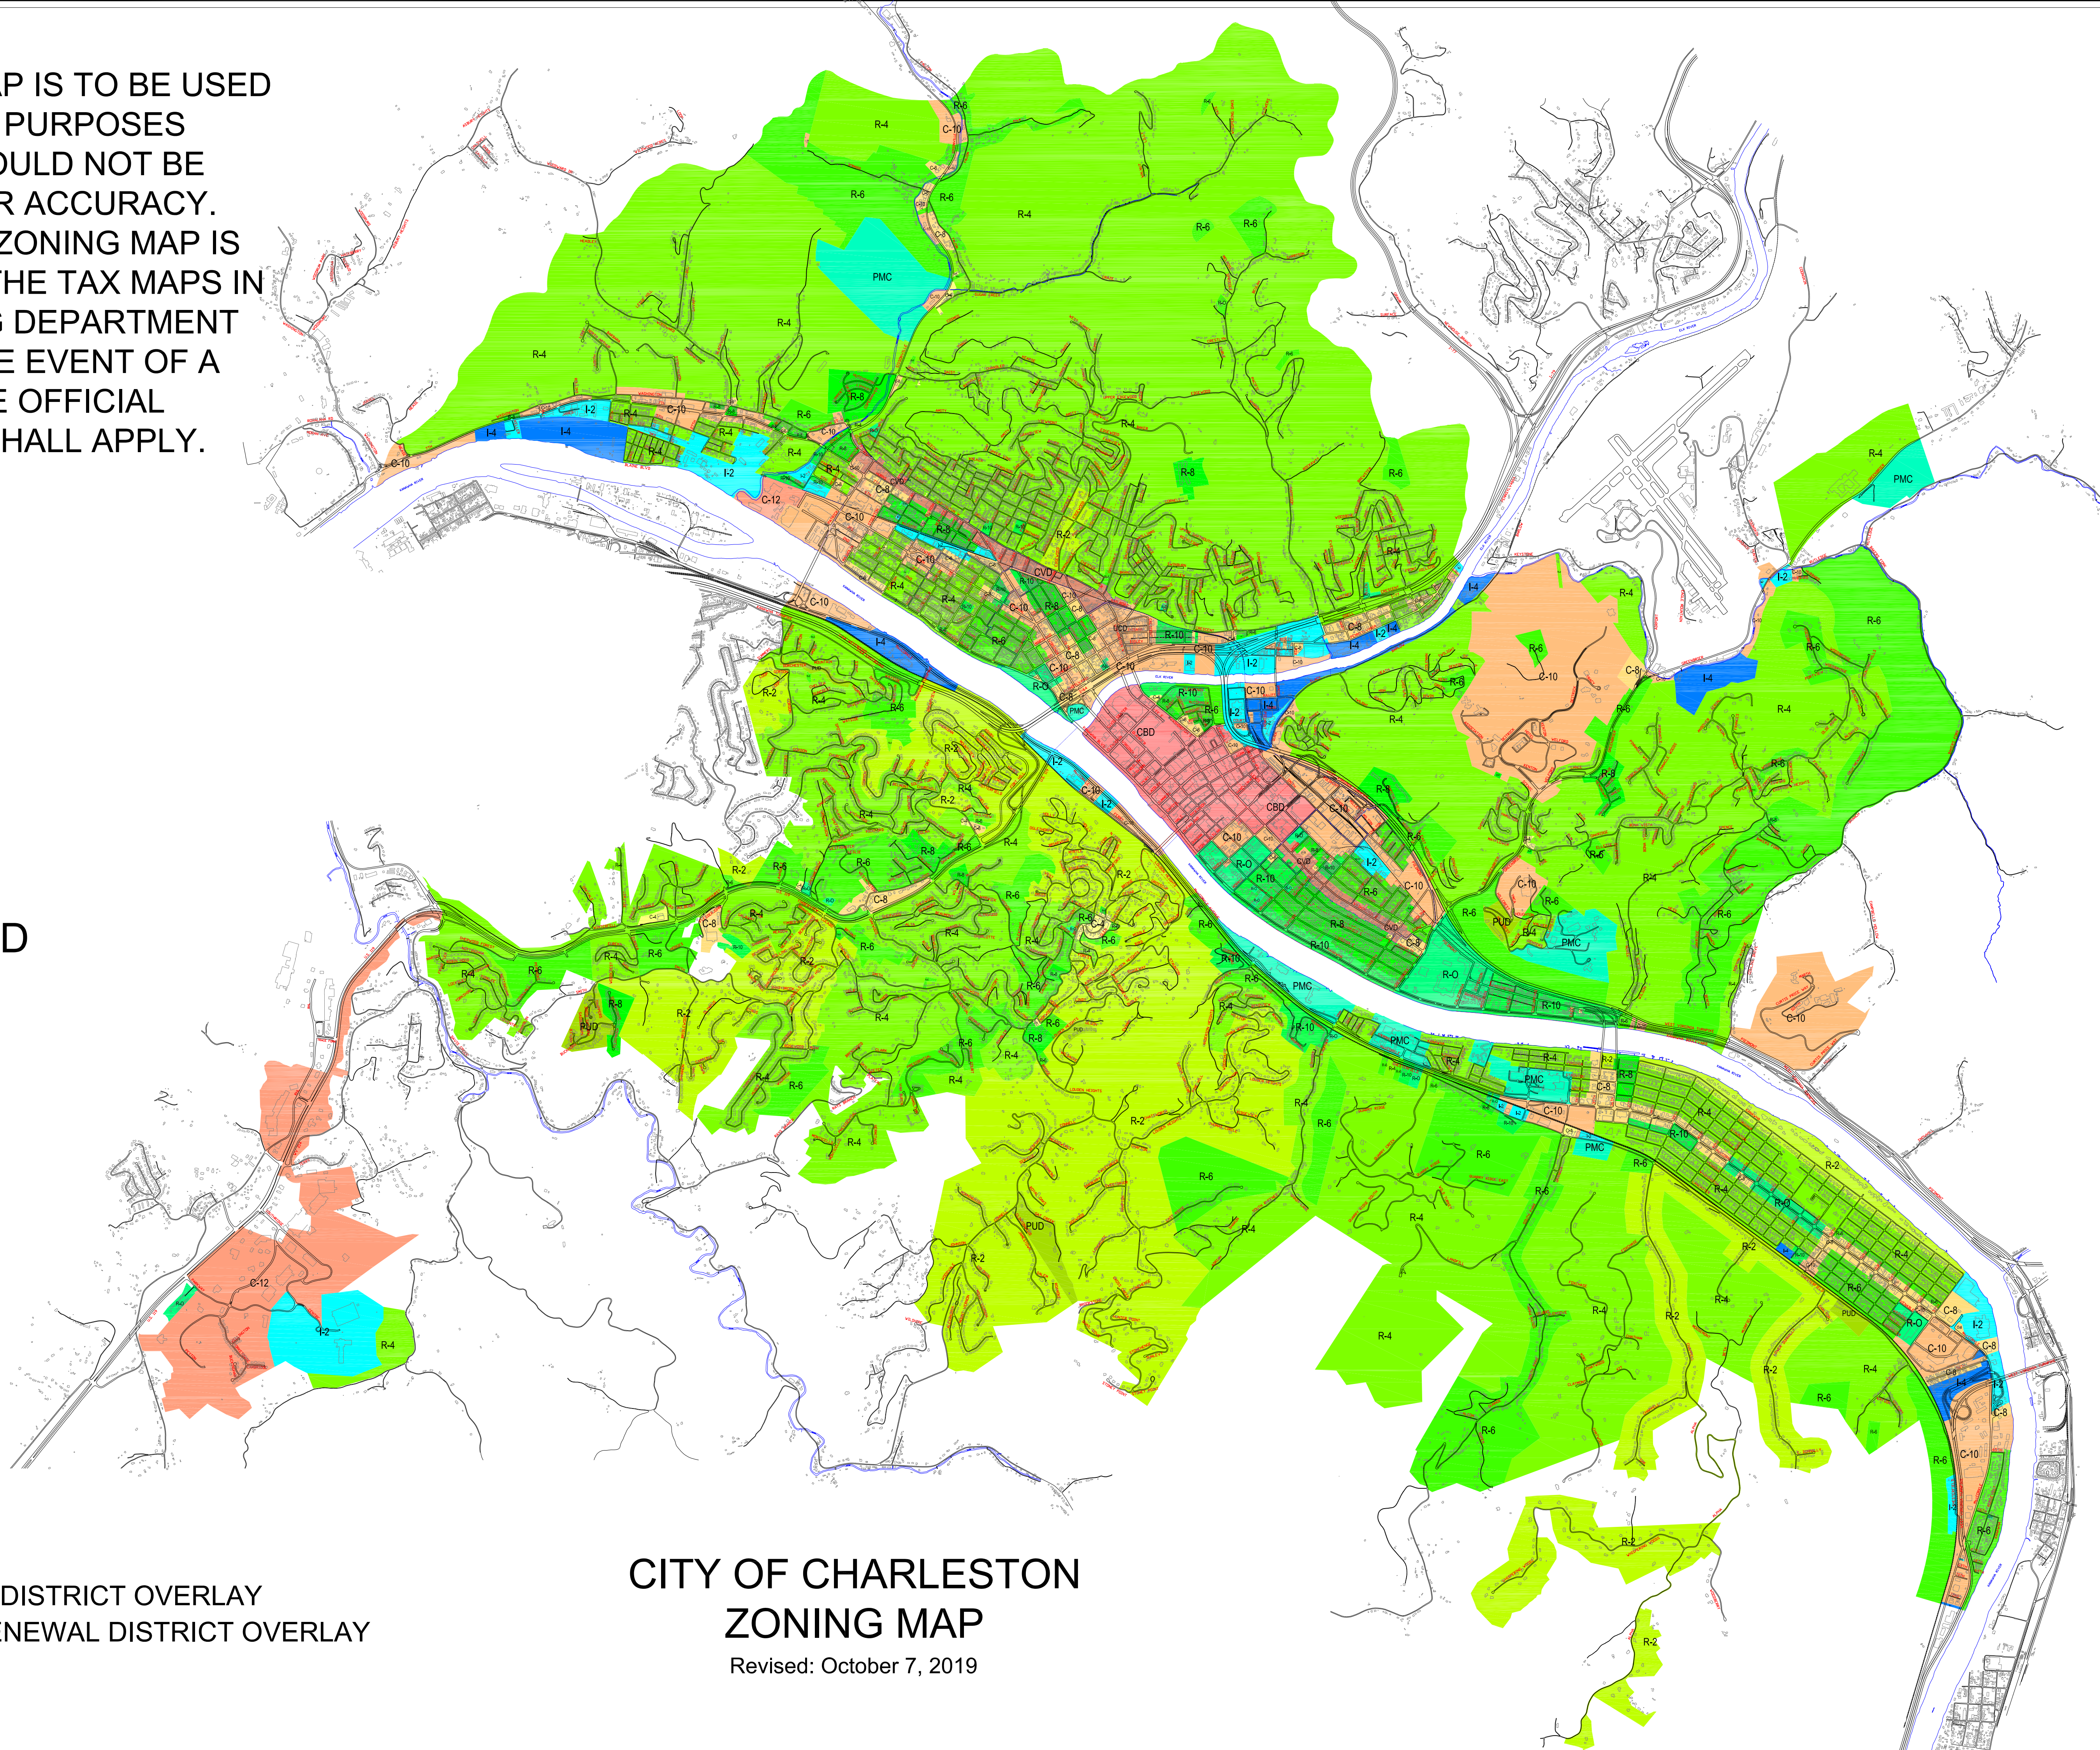

NOTE: THIS MAP IS TO BE USED FOR GENERAL PURPOSES ONLY AND SHOULD NOT BE RELIED ON FOR ACCURACY. THE OFFICIAL ZONING MAP IS LOCATED ON THE TAX MAPS IN THE PLANNING DEPARTMENT OFFICE. IN THE EVENT OF A CONFLICT, THE OFFICIAL ZONING MAP SHALL APPLY.

LEGEND

- R-2
- R-4
- R-6
- R-8
- R-10
- R-O
- PMC
- C-4
- C-8
- C-10
- C-12
- CBD
- UCD
- CVD
- I-2
- I-4
- PUD
- HISTORIC DISTRICT OVERLAY
- URBAN RENEWAL DISTRICT OVERLAY

**CITY OF CHARLESTON
ZONING MAP**