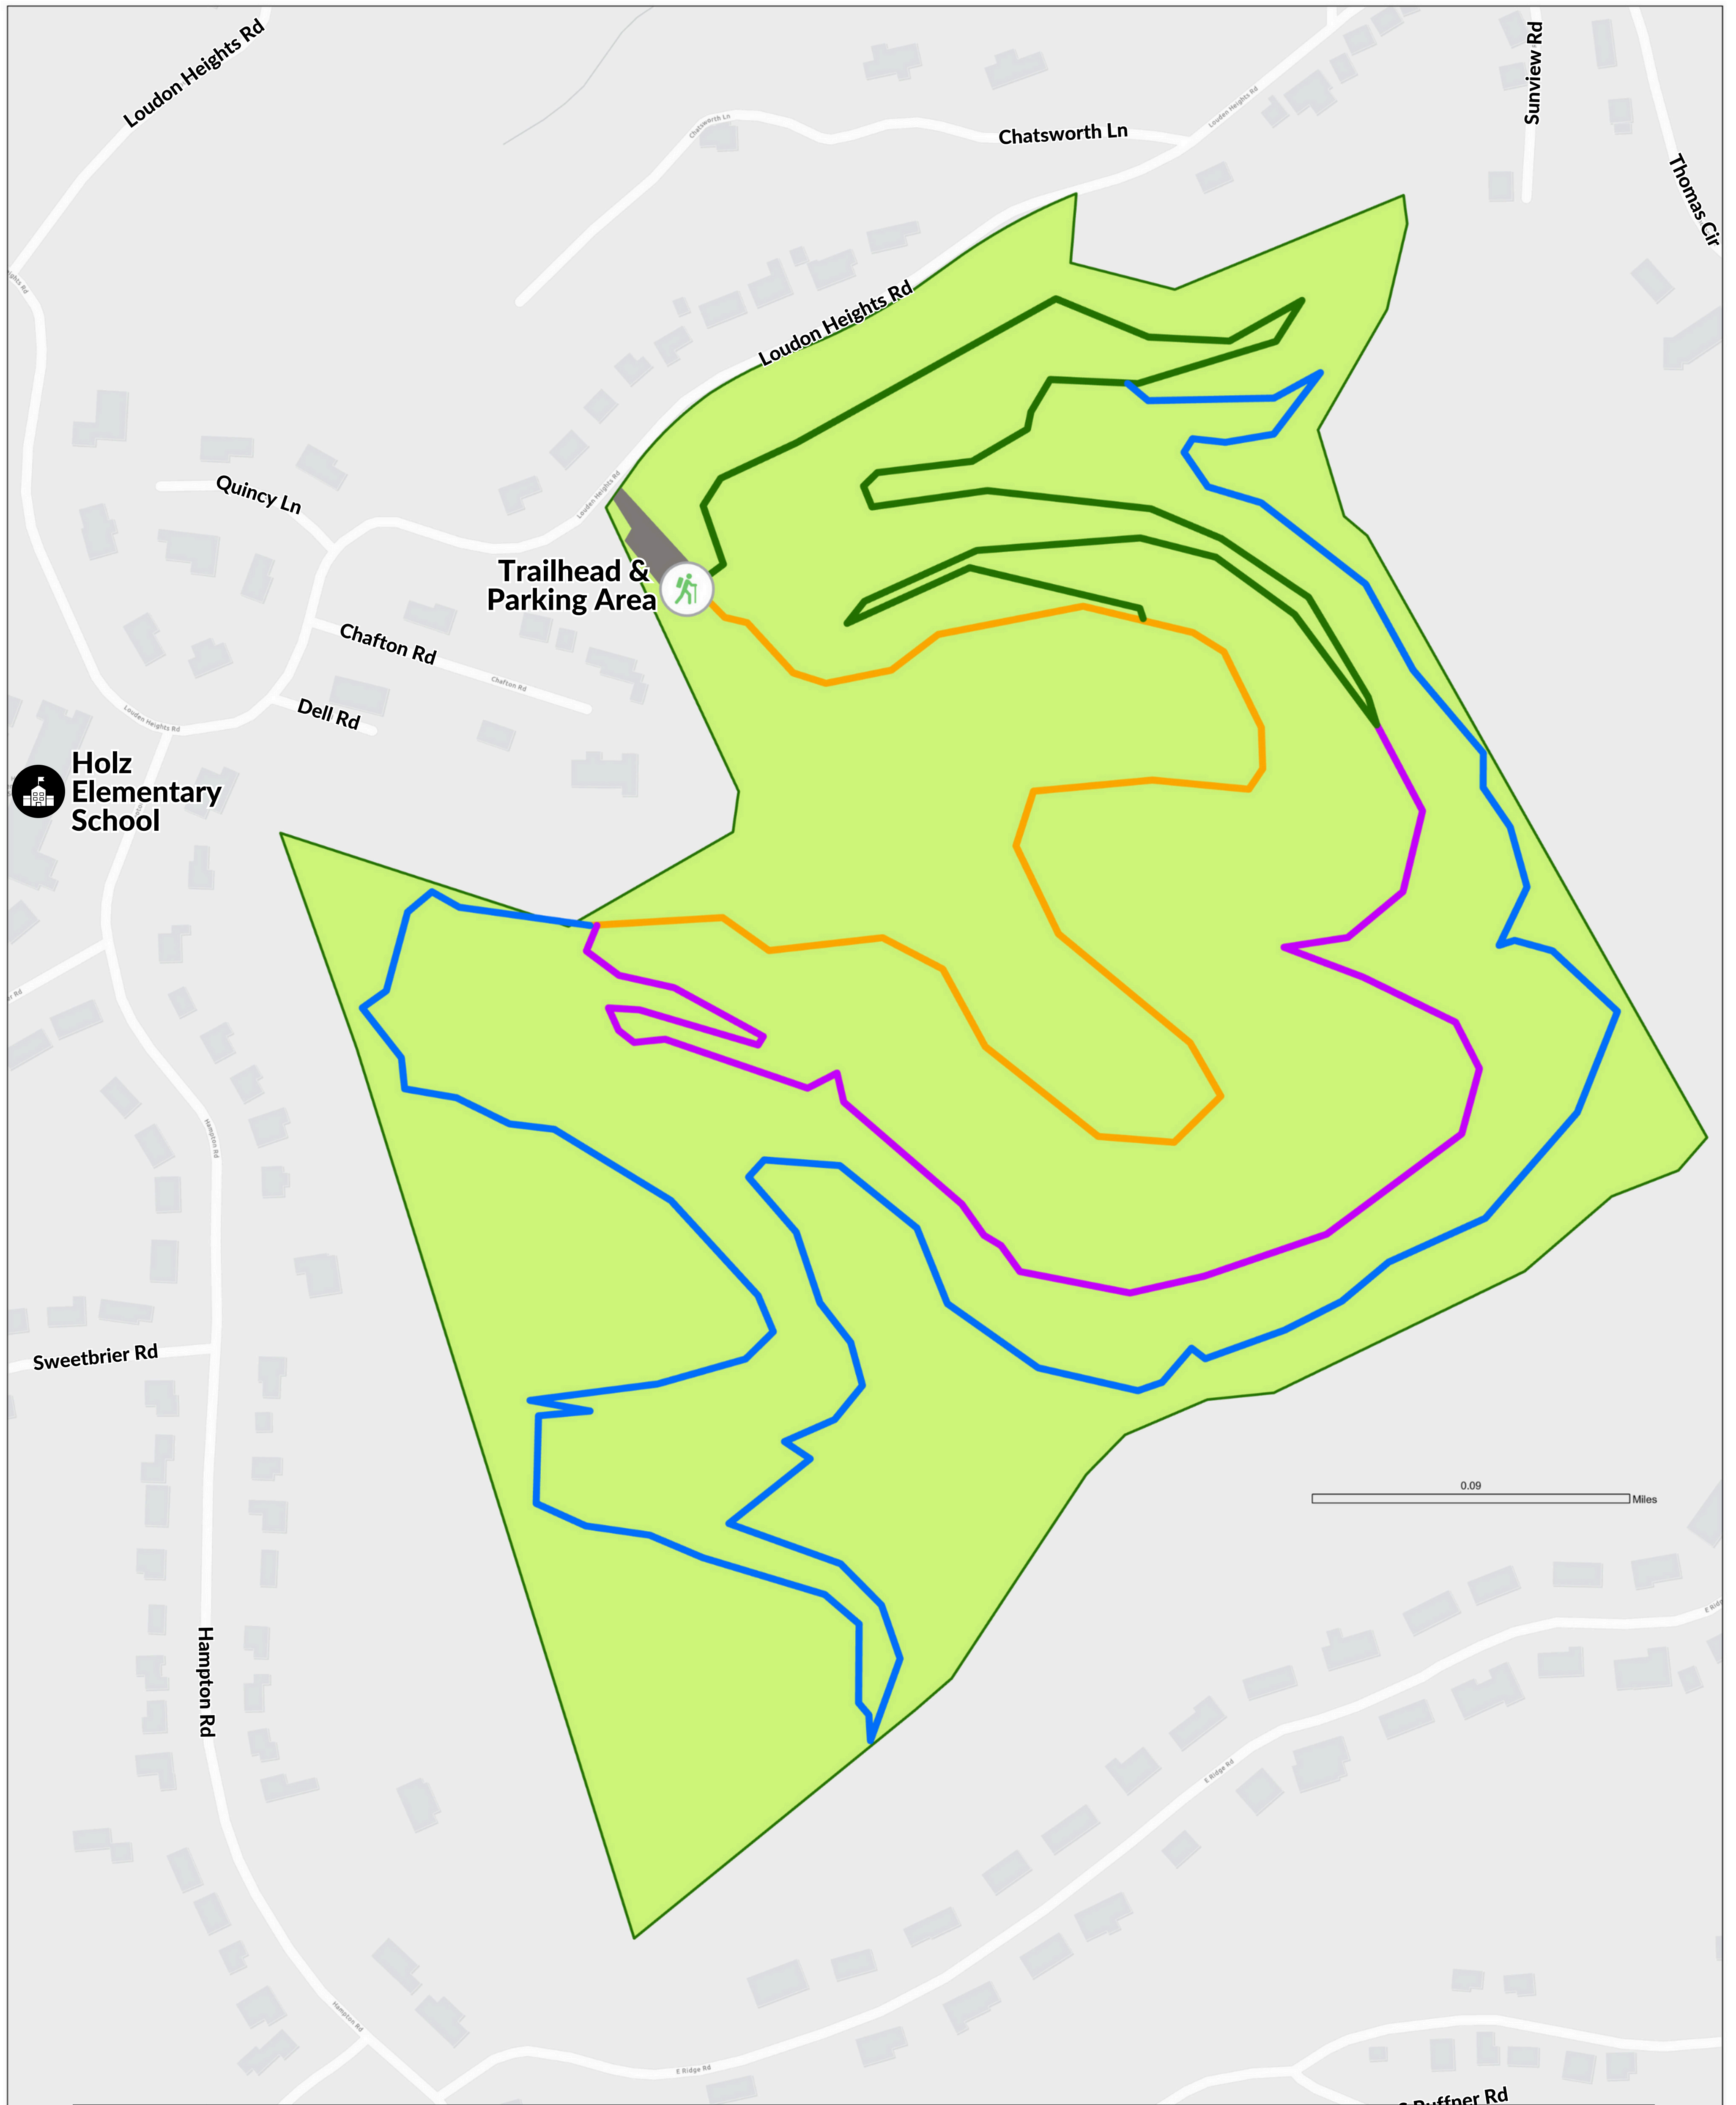

# HERBERT & GLORIA JONES WOODLANDS TRAIL MAP

| <u>TRAIL NAME</u> | <u>MILES</u> | <u>ELEVATION CHANGE</u> | <u>DIFFICULTY</u>         |
|-------------------|--------------|-------------------------|---------------------------|
| Peter & the Wolf  | 0.8          | 100'                    | Easy, gravel surface      |
| Treehouse         | 0.6          | 60'                     | Easy, natural surface     |
| Gretel's Run      | 1.4          | 190'                    | Moderate, natural surface |
| Deer Lick         | 0.6          | 90'                     | Easy, natural surface     |