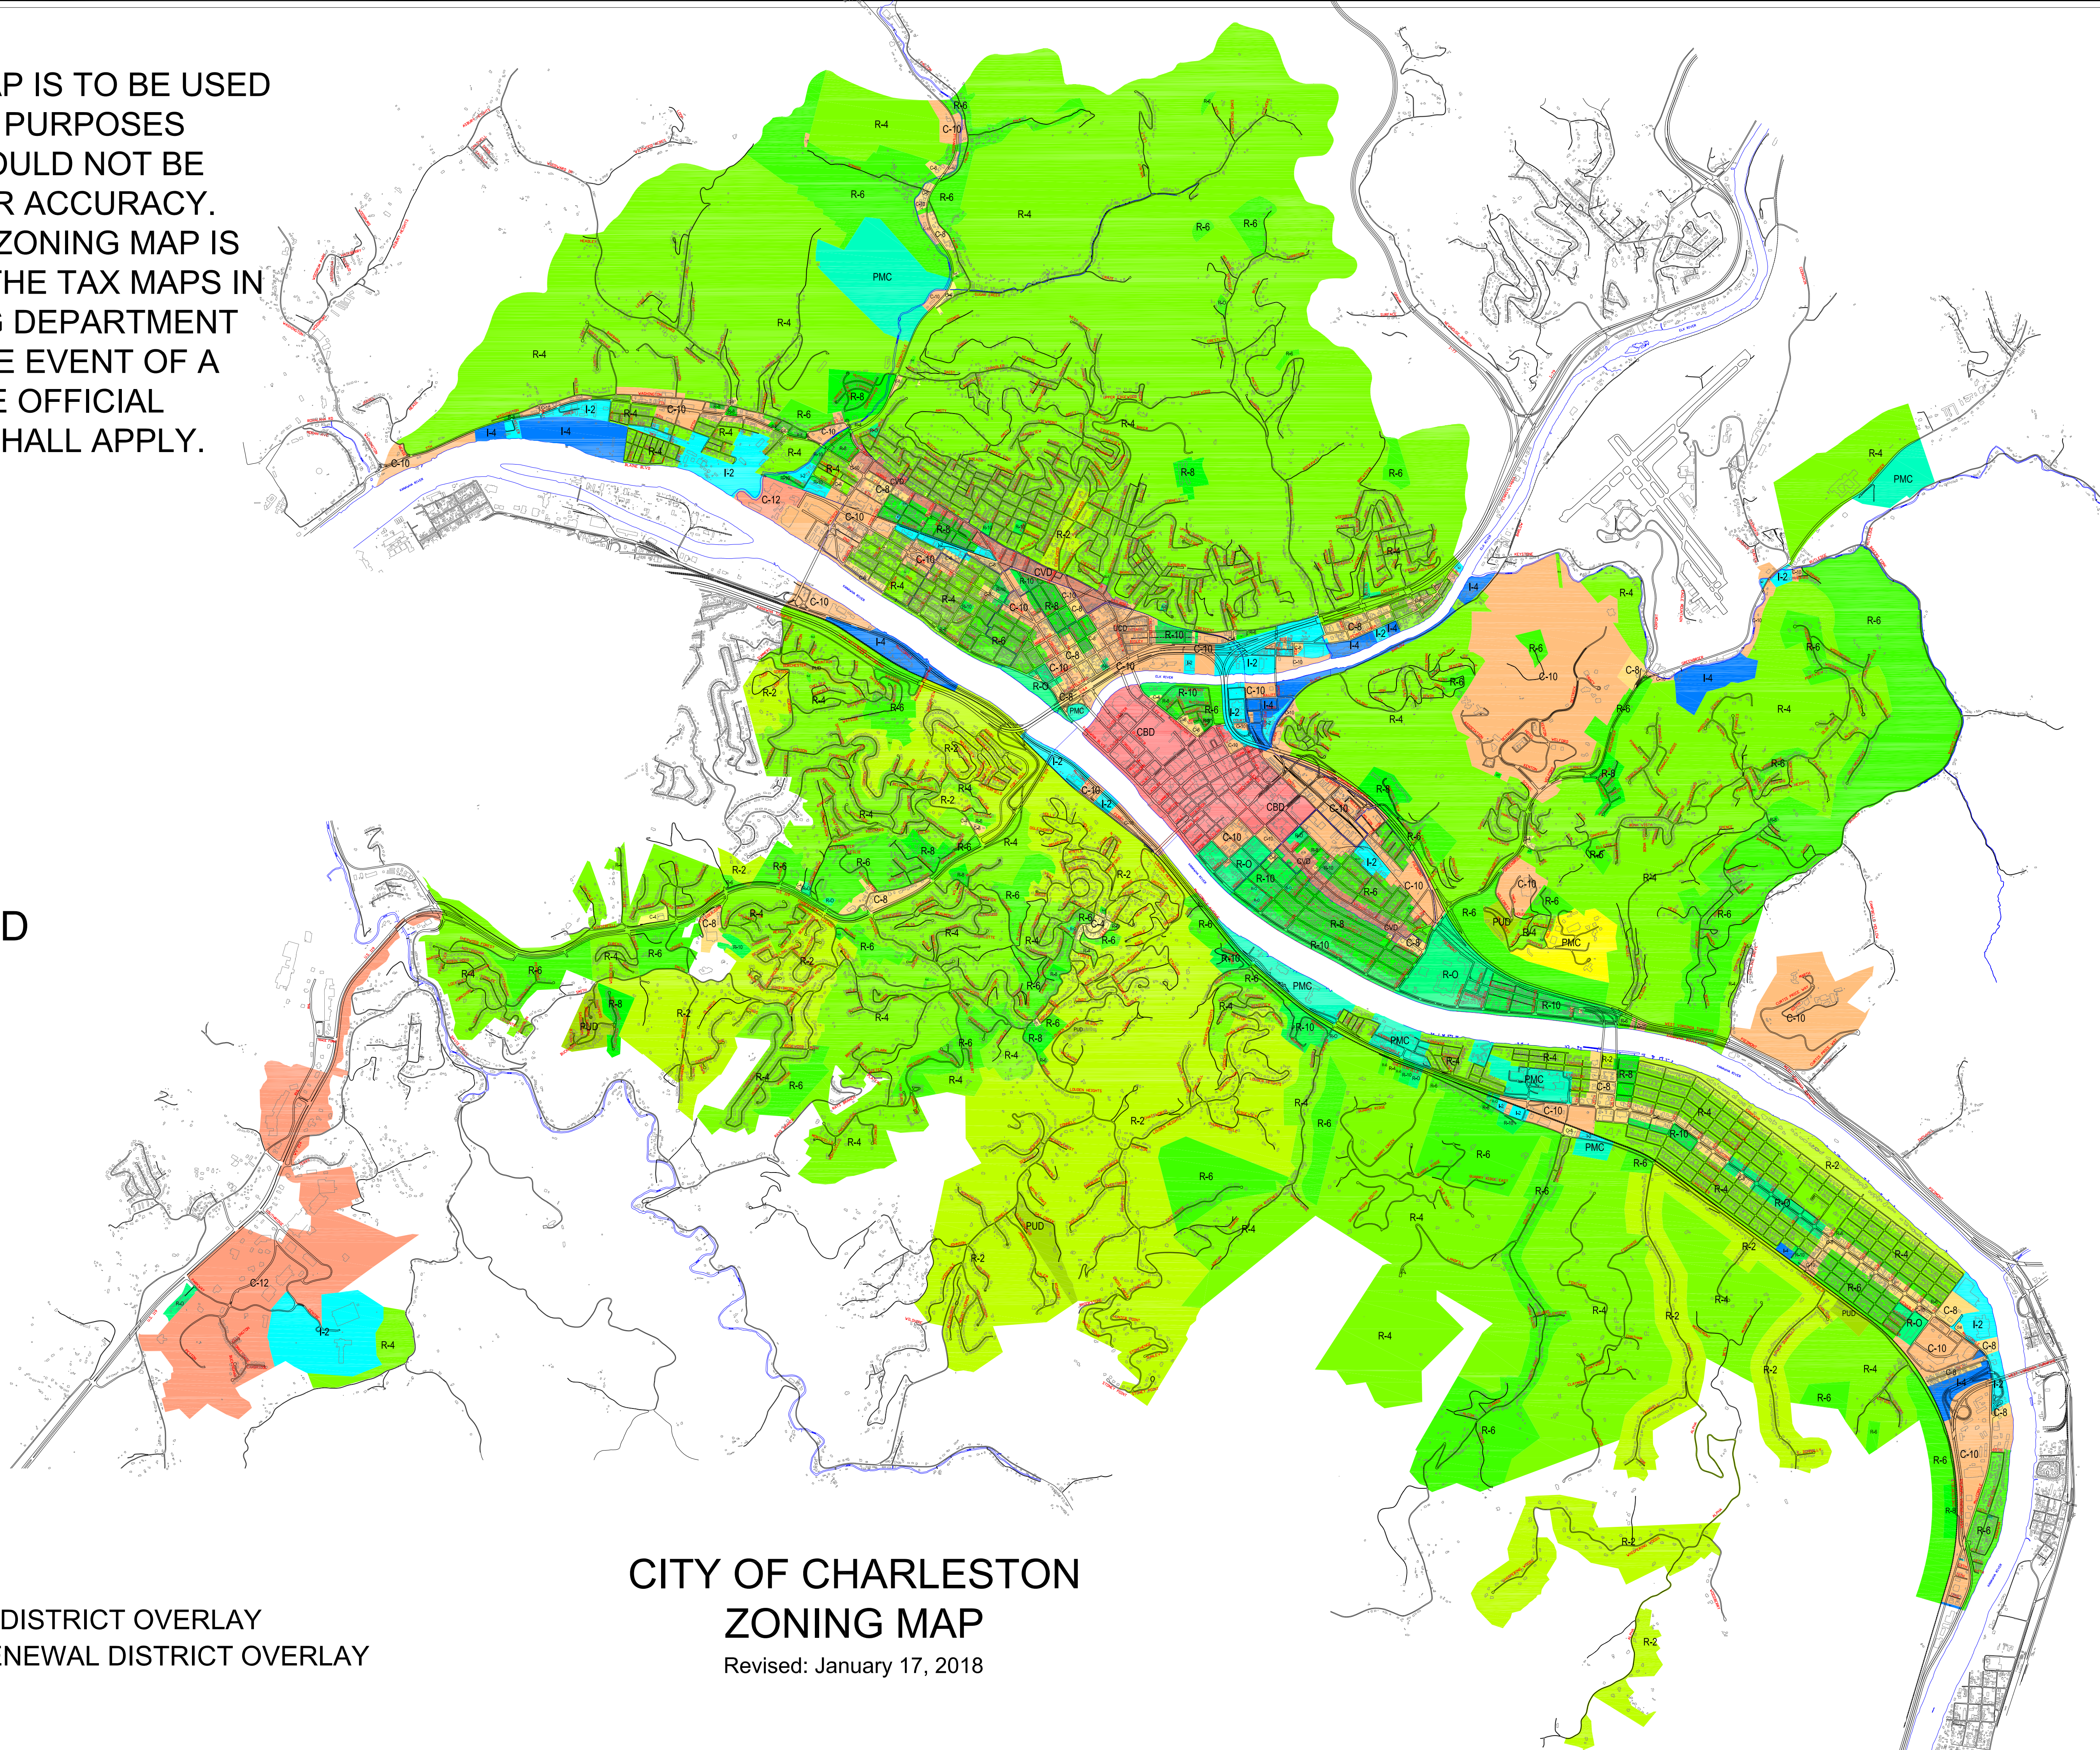

NOTE: THIS MAP IS TO BE USED FOR GENERAL PURPOSES ONLY AND SHOULD NOT BE RELIED ON FOR ACCURACY. THE OFFICIAL ZONING MAP IS LOCATED ON THE TAX MAPS IN THE PLANNING DEPARTMENT OFFICE. IN THE EVENT OF A CONFLICT, THE OFFICIAL ZONING MAP SHALL APPLY.

- LEGEND**
- R-2
  - R-4
  - R-6
  - R-8
  - R-10
  - R-O
  - PMC
  - C-4
  - C-8
  - C-10
  - C-12
  - CBD
  - UCD
  - DVD
  - CVD
  - I-2
  - I-4
  - PUD
  - HISTORIC DISTRICT OVERLAY
  - URBAN RENEWAL DISTRICT OVERLAY

**CITY OF CHARLESTON  
ZONING MAP**  
Revised: January 17, 2018